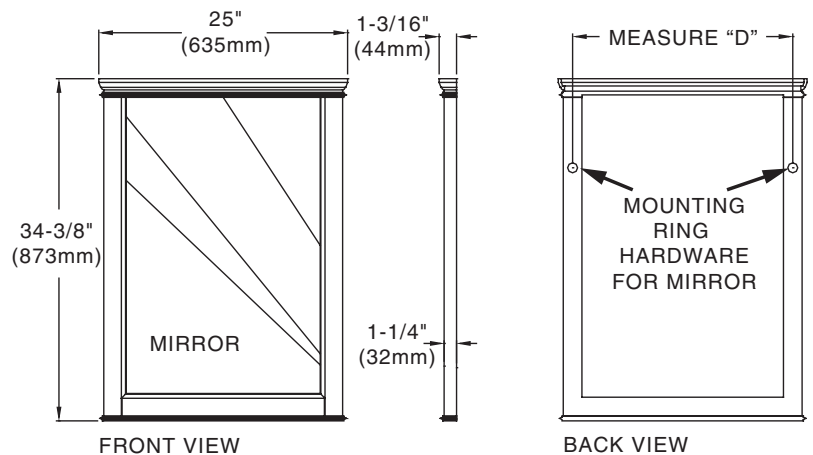

PORTSMOUTH MIRROR

□ **9210.101**

- Rectangular mirror with poplar solid frame
- Coordinates with the Portsmouth Collection
- Available in a Dark Chocolate or White finish

Nominal Dimensions:

25" x 1-3/4" (635 x 44mm)

34-3/8" height (873mm)

Dark Chocolate
322

White
020

NOTES:
PROVIDE SUITABLE REINFORCEMENT FOR ALL WALL SUPPORTS.

IMPORTANT: Dimensions of fixtures are nominal and may vary within the range of tolerances established by ANSI Standard A112.19.2. These measurements are subject to change or cancellation. No responsibility is assumed for use of superseded or voided pages.